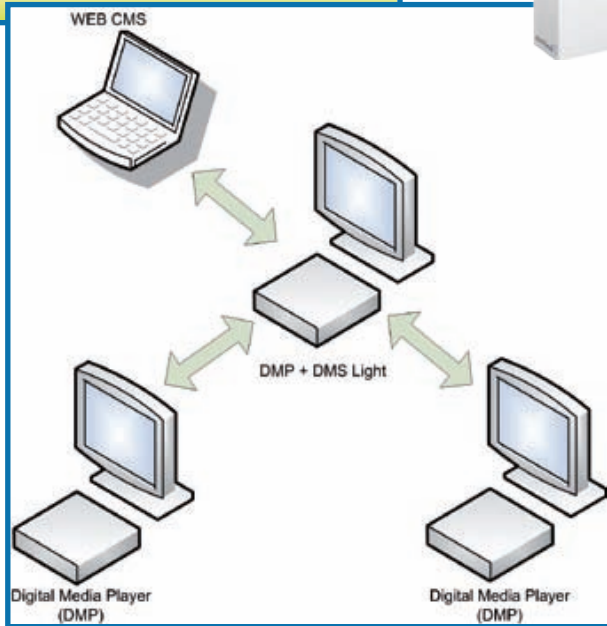

Features of DMX:

- > DMP - Digital Media Player module integrated
- > DMS - Digital Media Server (lite) module integrated
- > DMC - easySignage Digital Media Composer module integrated
- > WEB-based CMS System controllable via Firefox/IE Browser
- > MySQL database driven system for easy scalability
- > Permission manager for user accounts
- > Screen layout designer for arbitrary zone segmentation
- > Scheduled campaign management
- > Import/export function of playlists
- > Support for various content formats
- > Support for display grouping
- > Advanced player management
- > Automated player registration for plug & play installation

Custom Content Creation Services

Affinitas can offer your business end to end digital signage management and content creation services. Our experts can create the perfect content for your marketing campaign. Our solution can scale from a single display in a coffee shop or hotel to a large national chain retailer. We also offer consulting services to work with your preferred content provider, marketing company, or brand standards.

For More Information:

Visit: www.affinitasnetworks.com
Email: info@affinitasnetworks.com

Affinitas Network Technologies, Inc.
Corporate Headquarters
709 Van Buren Rd.
Raleigh, NC 27604
(866) 457-3297